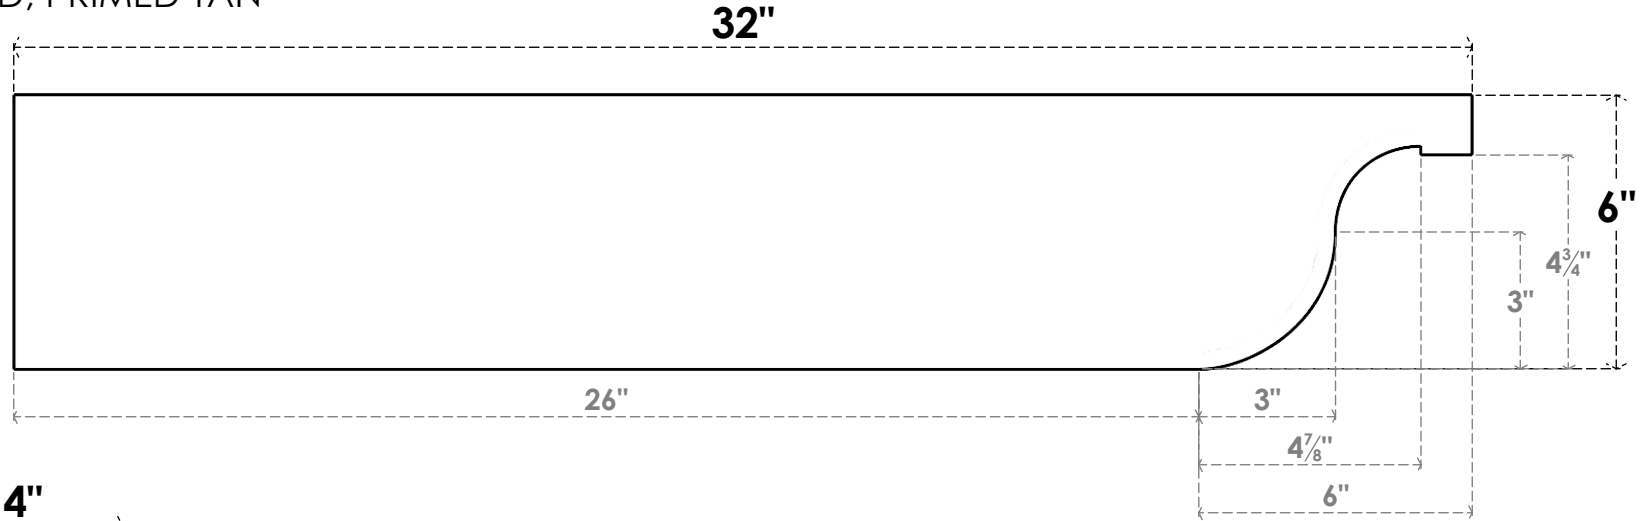

ITEM NUMBER: RFTURO040X06000X32000X006DEL00RCPR

4"W X 6"H X 32"L TIMBERTHANE ROUGH CEDAR DEL MONTE FAUX WOOD OPEN RAFTER TAIL, 6"L END, PRIMED TAN

SIDE PROFILE

FRONT PROFILE

ISOMETRIC

GENERATED DATE : 03/02/2023