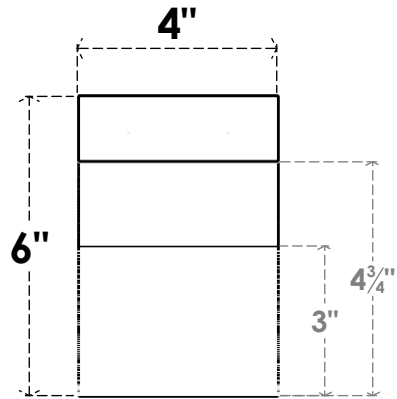

ITEM NUMBER: RFTURO040X06000X32000X006DEL00RCPR

4"W X 6"H X 32"L TIMBERTHANE ROUGH CEDAR DEL MONTE FAUX WOOD OPEN RAFTER TAIL, 6"L END, PRIMED TAN

SIDE PROFILE

FRONT PROFILE

ISOMETRIC

GENERATED DATE : 03/02/2023