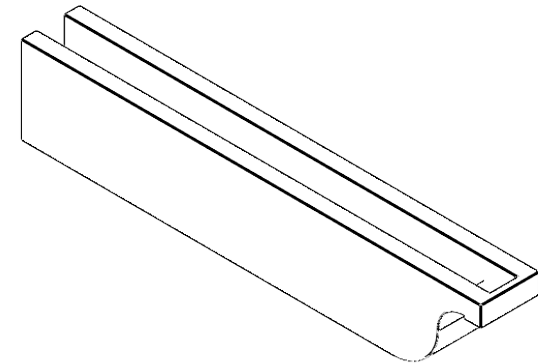

ITEM NUMBER: RFTURO040X06000X32000X006DEL00RCPR

4"W X 6"H X 32"L TIMBERTHANE ROUGH CEDAR DEL MONTE FAUX WOOD OPEN RAFTER TAIL, 6"L END, PRIMED TAN

SIDE PROFILE

FRONT PROFILE

ISOMETRIC

GENERATED DATE : 03/02/2023

EKENA MILLWORK
2300 WEST MAIN ST.
CLARKSVILLE, TX 75426
TOLL FREE: 866-607-0453
WWW.EKENAMILLWORK.COM

NOTES

1. INSTALLATION TO BE COMPLETED IN ACCORDANCE WITH MANUFACTURER'S SPECIFICATIONS.
2. DRAWING MAY NOT BE TO SCALE
3. THIS DRAWING IS INTENDED FOR DESIGN AND PLANNING PURPOSES ONLY.
4. ALL INFORMATION CONTAINED HEREIN WAS CURRENT AT THE TIME OF DEVELOPMENT BUT MUST BE REVIEWED AND APPROVED BY THE PRODUCT MANUFACTURER TO BE CONSIDERED ACCURATE.
5. TIMBERTHANE ARCHITECTURAL PRODUCTS ARE MADE FROM HIGH DENSITY URETHANE AND COME FACTORY PRIMED